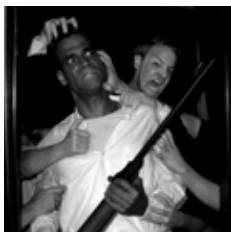

PR 2

{NOLD_1.jpg}

“Get over here, man! Help me! Come on!”

Shuhe Hawkins (Ben) struggles to fend off the zombies as the macabre mayhem closes in.

[Download this photo](#) (2MB).

{NOLD_2.jpg}